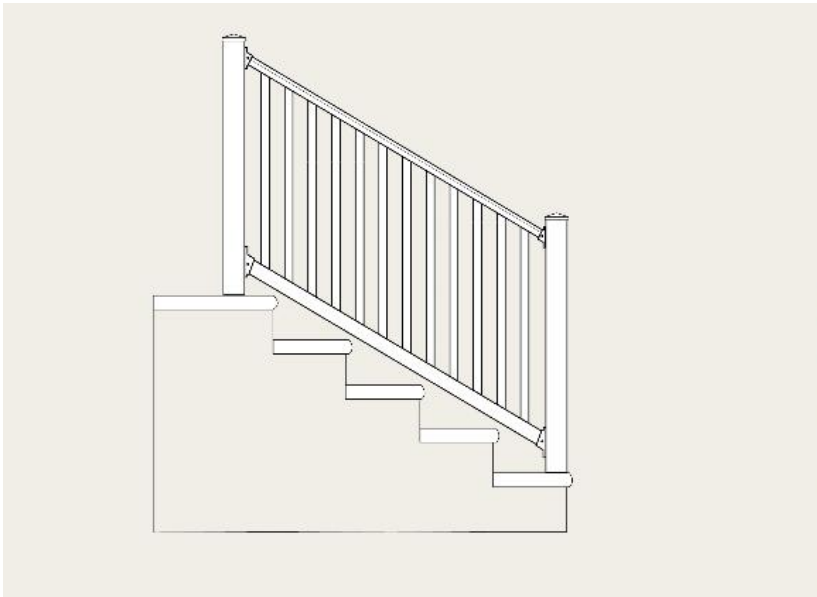

Classic Series

Stair Kit

Colors Available: White

- Stair Section Includes:**
- (1) 1½" x 3" top rail with aluminum insert
 - (1) 2" x 3" bottom rail with aluminum insert
 - (8) 1½" x 1½" balusters in a 4' section
 - (12) 1½" x 1½" balusters in a 6' section
 - (16) 1½" x 1½" balusters in an 8' section
 - (4) Mounting brackets – accommodates angles 23° – 35°
 - (1) Installation instruction

	4'	6'	8'	10'
LEAD-IN (STRAIGHT)	3.500"	3.500"	3.519"	3.500"
STRAIGHT SPACING	3.426"	3.373"	3.350"	3.337"
LEAD-IN (STAIR)	3.600"	3.700"	3.800"	NA
STAIR SPACING	3.645"	3.789"	3.865"	NA