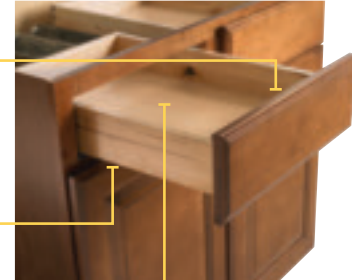

DRAWER FEATURES

STANDARD

1/2" thick furniture board sides, front and back

Self-closing, side mount, epoxy-coated drawer guides for smooth, quiet action

3/8" thick furniture board drawer bottom with Aristex® laminate finish, fastened into sides, front and back

SELECT & PLYWOOD

3/4"* thick all-wood dovetailed drawer sides, front and back with clear topcoat

Undermount, self-closing, epoxy-coated drawer guides for smooth, quiet action

1/4" thick plywood drawer bottom, fully captured for added strength and optimum load capacity

* 3/4" prior to final processing. Actual final dimension may vary.

UPGRADE: FULL EXTENSION WITH SMART STOP™

Concealed Full Extension drawer guides and the gentle controlled close of Smart Stop

ARISTOKRAFT CORE

FEATURES AND BENEFITS:

- Choose from existing construction platforms:
  - Standard
  - Select
  - All Plywood
- Standard Construction wall cabinets have 1/2" thick shelves.
- No butt door option available.
- Full product breadth and finish options.

CORE DOORS: Augusta, Avalon, Benton, Oakland, Pioneer, Sinclair, Westbury, VanWyke

ARISTOKRAFT PLUS

FEATURES AND BENEFITS:

- Choose from existing construction platforms:
  - Standard (applicable choice for base cabinets)
  - Select (baseline for all Plus wall cabinets)
  - All Plywood
- Wall cabinets have 3/4" thick shelves, regardless of platform.
- Features of Plus door styles:
  - 6-way adjustable hinges
  - Butt door option
  - 3/4" thick wall shelves
- Full product breadth and finish options

PLUS DOORS: Ayden, Briarcliff, Dryden, Durham, Eastland, Ellsworth, Grayson, Harrison, Landen, Nantucket, Overton, Radford, Roxburgh, Saybrooke, Teagan, Wentworth, Winstead