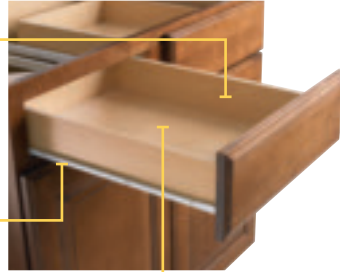

DRAWER FEATURES

STANDARD

1/2" thick furniture board sides, front and back

Self-closing, side mount, epoxy-coated drawer guides for smooth, quiet action

3/8" thick furniture board drawer bottom with Aristex® laminate finish, fastened into sides, front and back

SELECT & PLYWOOD

3/4"* thick all-wood dovetailed drawer sides, front and back with clear topcoat

Undermount, self-closing, epoxy-coated drawer guides for smooth, quiet action

1/4" thick plywood drawer bottom, fully captured for added strength and optimum load capacity

* 3/4" prior to final processing. Actual final dimension may vary.