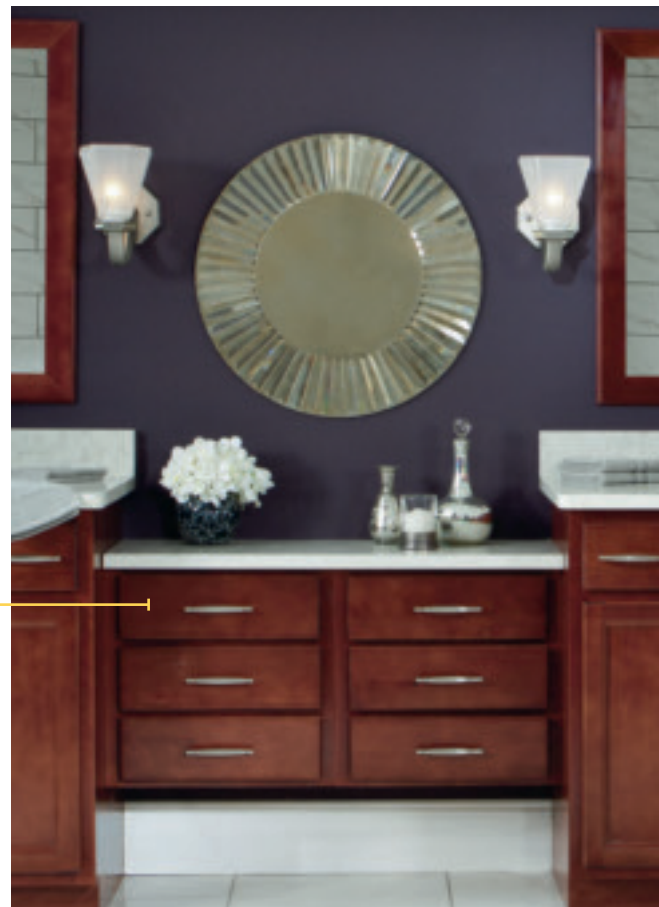

32 ½" HIGH VANITIES

This comfortably accessible height is available in every door style, finish and all of our wood choices. Affordable, versatile design at its best.

ACCESSIBLE STORAGE

Create a unique storage hub to organize his and her beauty products by utilizing the Wall Drawer Unit between adjoining vanities.