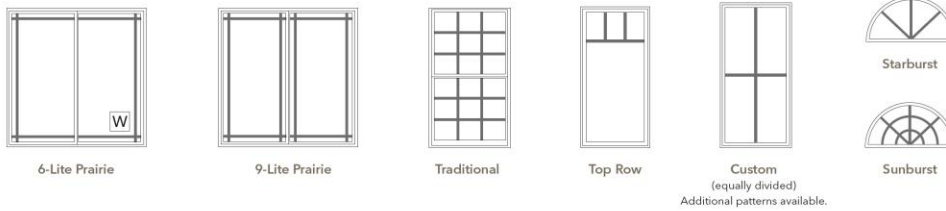

GRILLE PATTERNS³

Choose from an attractive variety of grille patterns. Custom patterns are also available.

6-Lite Prairie

9-Lite Prairie

Traditional

Top Row

Custom (equally divided)

Additional patterns available.

Starburst

Sunburst