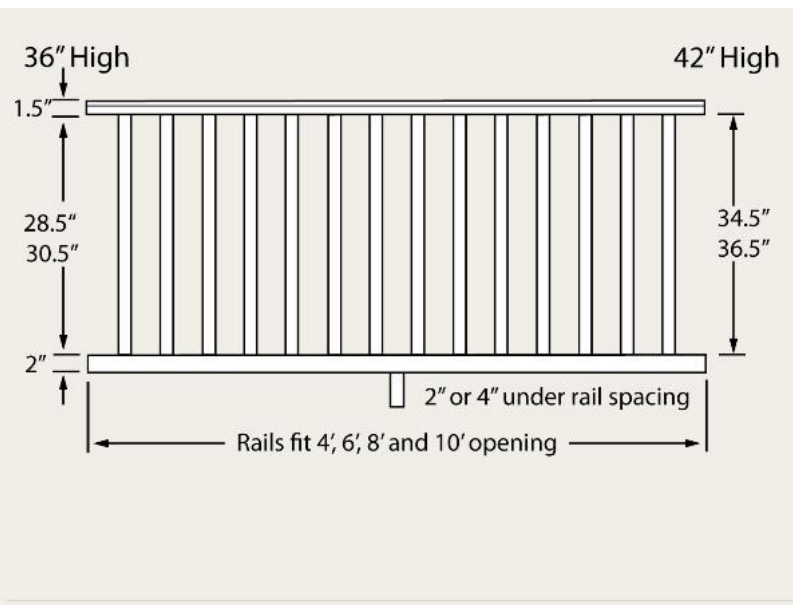

Classic Series

Straight Section Rail Kit

Colors Available: White

Straight Section Includes:

- (1) 1½" x 3" top rail with aluminum insert
- (1) 2" x 3" bottom rail with aluminum insert
- (1) Bottom support block in a 6', 8' and 10' section
- (9) 1½" x 1½" balusters in a 4' section
- (13) 1½" x 1½" balusters and (1) locking baluster in a 6' section
- (18) 1½" x 1½" balusters and (1) locking baluster in an 8' section
- (21) 1½" x 1½" balusters and (3) locking balusters in a 10' section
- (4) Mounting brackets
- (1) Installation instruction

	4'	6'	8'	10'
LEAD-IN (STRAIGHT)	3.500"	3.500"	3.519"	3.500"
STRAIGHT SPACING	3.426"	3.373"	3.350"	3.337"
LEAD-IN (STAIR)	3.600"	3.700"	3.800"	NA
STAIR SPACING	3.645"	3.789"	3.865"	NA