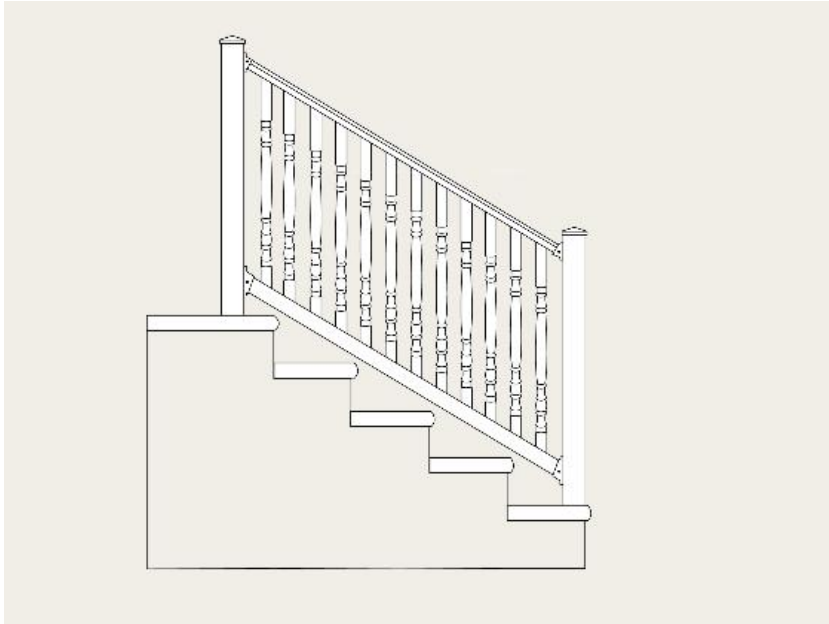

## Stair Kit

Colors Available: White

**Stair Section Includes:**

- (1) 1½" x 3" top rail with aluminum insert
- (1) 2" x 3" bottom rail with aluminum insert
- (8) 1½" x 1½" balusters in a 4' section
- (12) 1½" x 1½" balusters in a 6' section
- (16) 1½" x 1½" balusters in an 8' section
- (4) Mounting brackets – accommodates angles 23° – 35°
- (1) Installation instruction

	4'	6'	8'	10'
LEAD-IN (STRAIGHT)	3.500"	3.500"	3.519"	3.500"
STRAIGHT SPACING	3.426"	3.373"	3.350"	3.337"
LEAD-IN (STAIR)	3.600"	3.700"	3.800"	NA
STAIR SPACING	3.645"	3.789"	3.865"	NA